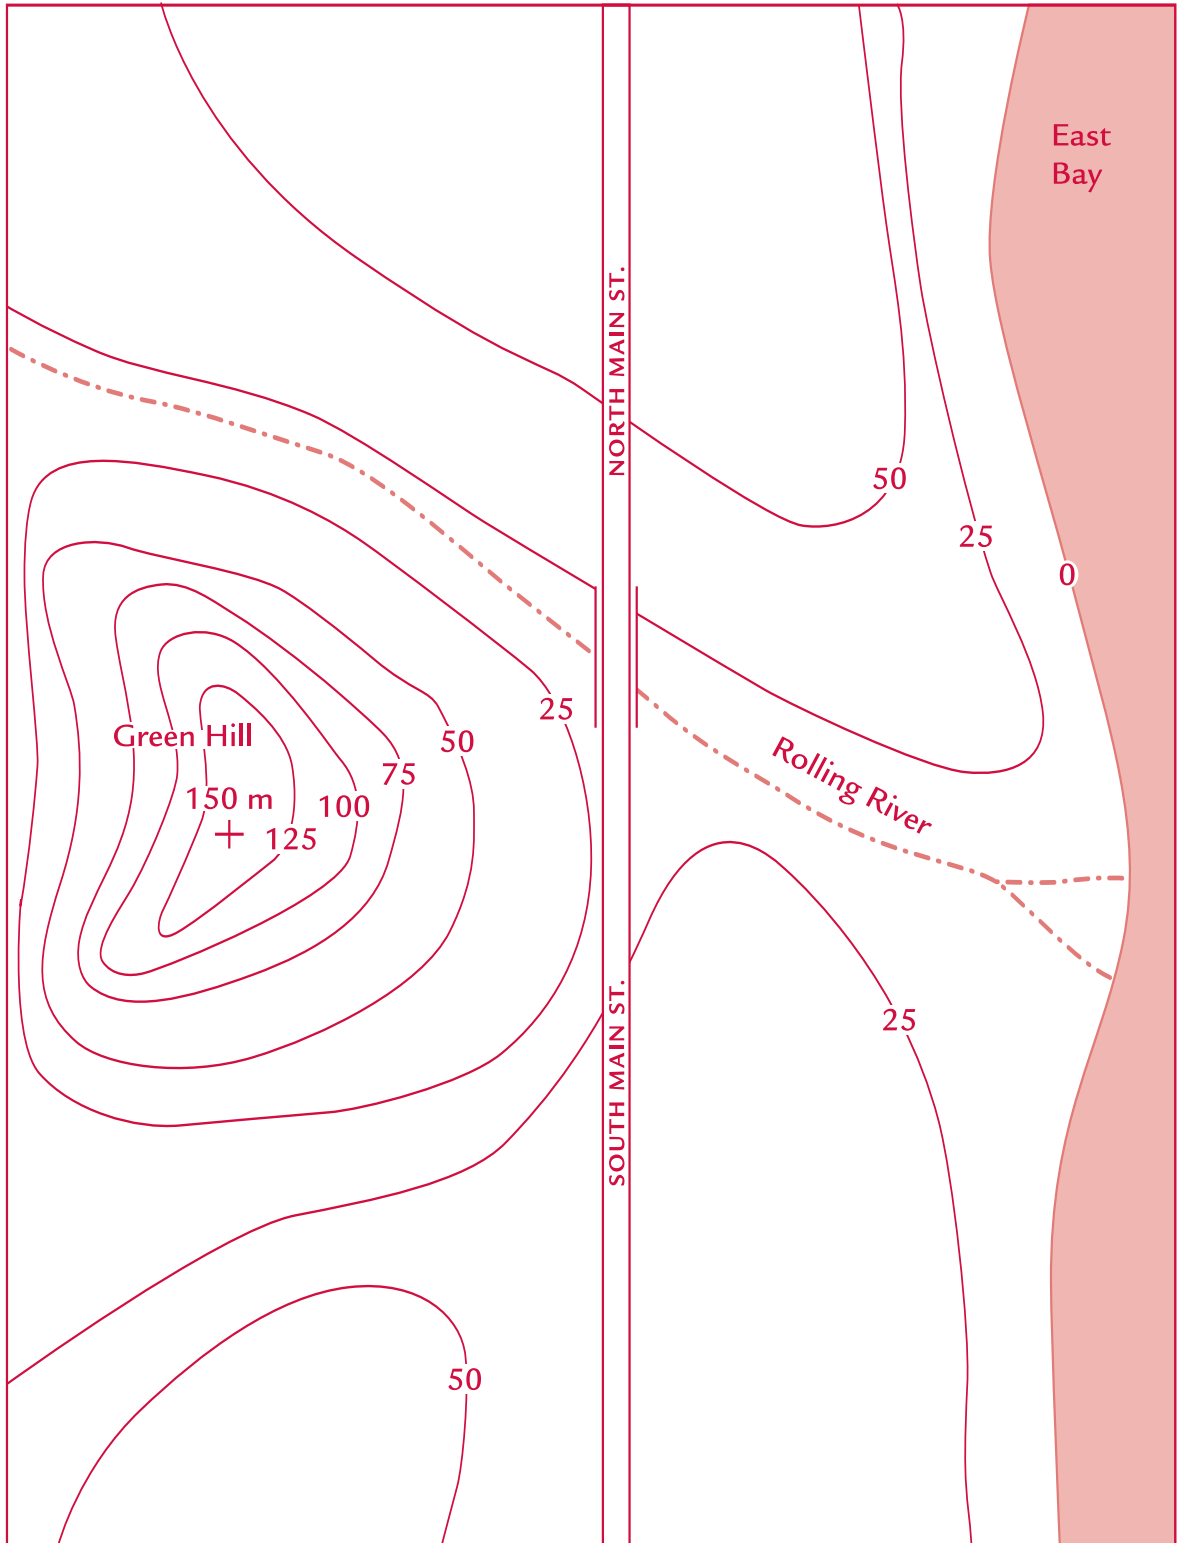

# Topographical Map of Boomtown 100 Years Ago

©2006 The Regents of the University of California

<b>KEY</b>	Scale	↑ N ↓	Contour interval 25 m
	0 ——— 200 Meters		

# Topographical Map of Boomtown 20 Years Ago

<b>KEY</b>	Scale	▲ N 	Contour interval 25 m
	0 ——— 200 Meters		

# Topographical Map of Boomtown Today

<b>KEY</b>	Scale	▲ N 	Contour interval 25 m
	0 ——— 200 Meters		