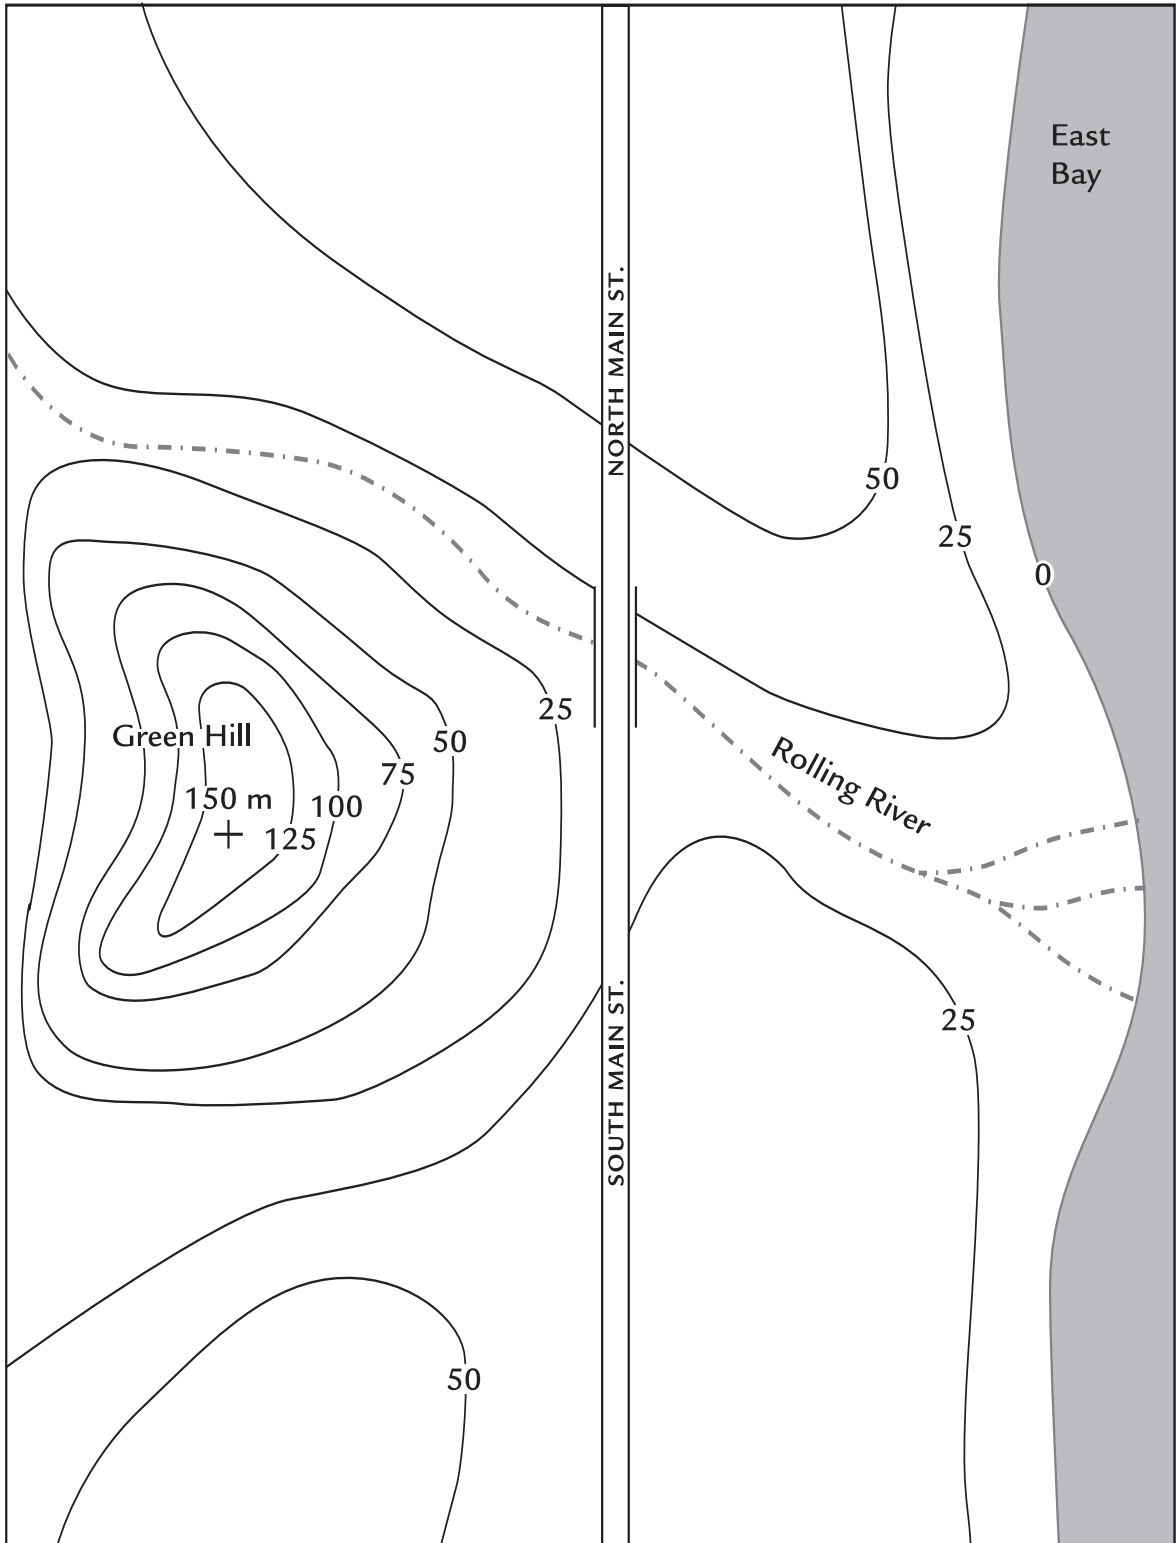

# Topographical Map of Boomtown 100 Years Ago

©2006 The Regents of the University of California

<b>KEY</b>	Scale	↑ N ↓	Contour interval 25 m
	0 ——— 200 Meters		

# Topographical Map of Boomtown 20 Years Ago

<b>KEY</b>	Scale	▲ N 	Contour interval 25 m
	0 ——— 200 Meters		

# Topographical Map of Boomtown Today

<b>KEY</b>	Scale	▲ N 	Contour interval 25 m
	0 ——— 200 Meters		