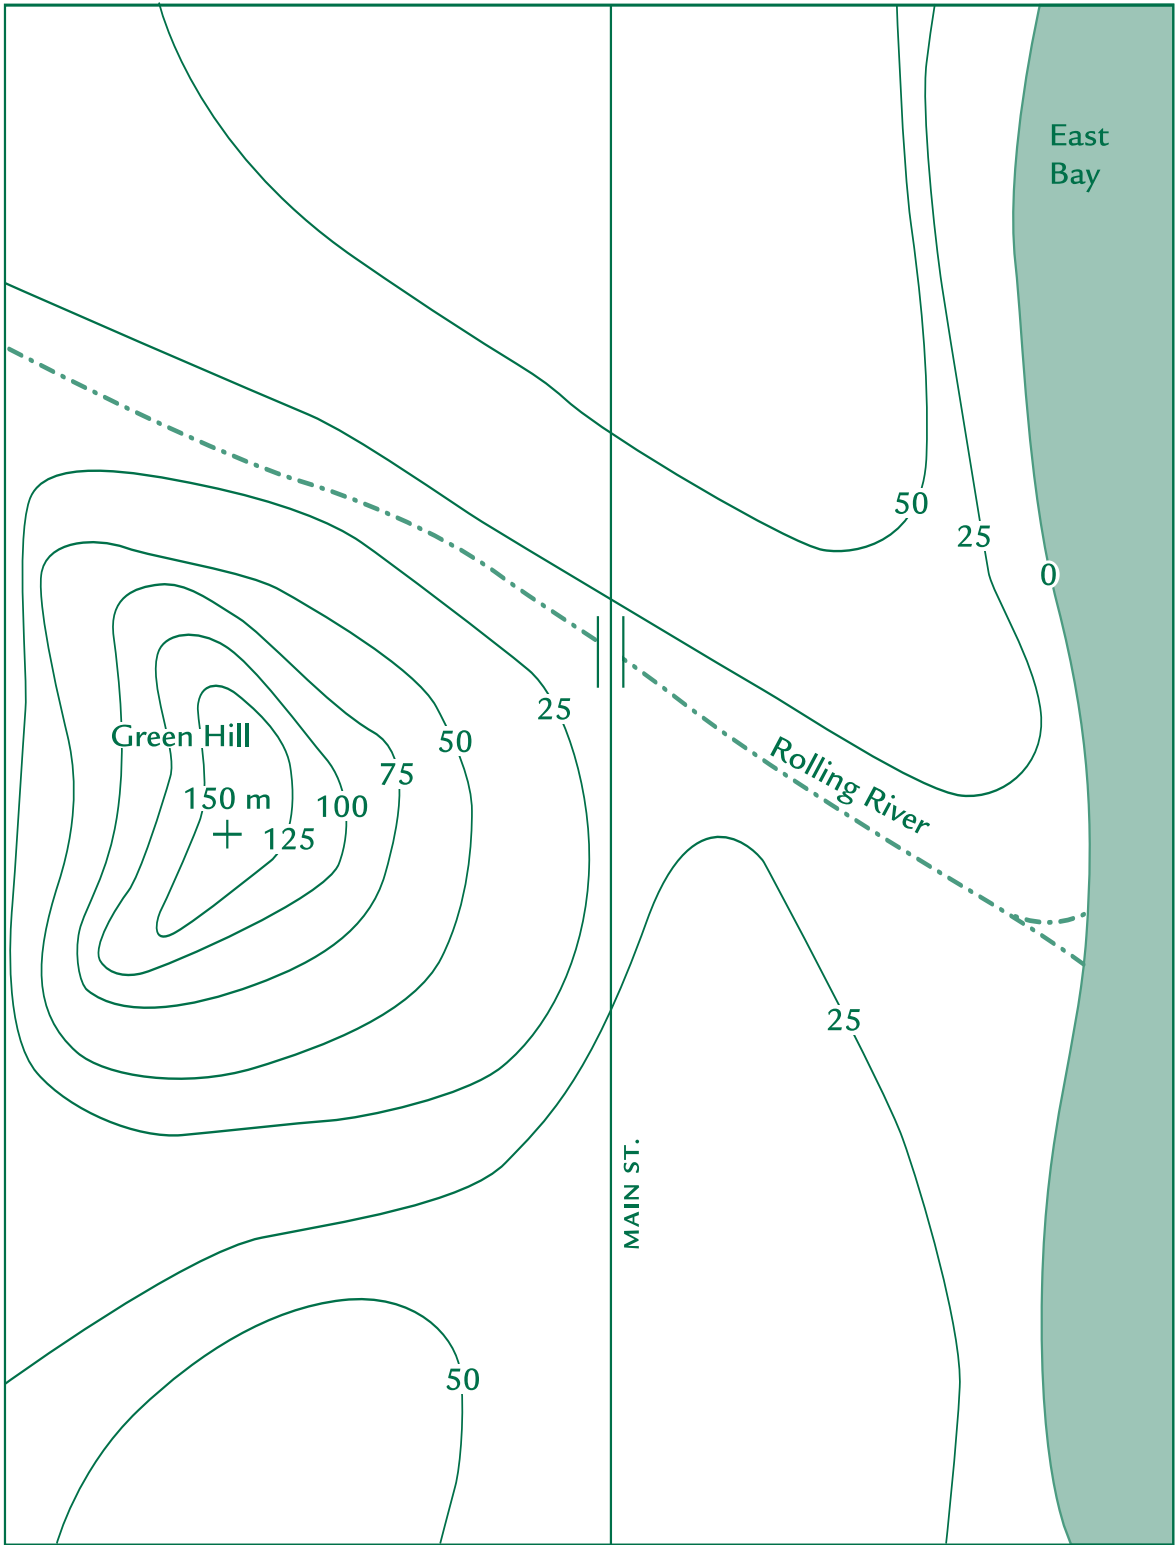

# Topographical Map of Boomtown 100 Years Ago

©2006 The Regents of the University of California

<b>KEY</b>	Scale	↑ N ↓	Contour interval 25 m
	0 ——— 200 Meters		

# Topographical Map of Boomtown 20 Years Ago

<b>KEY</b>	Scale	▲ N 	Contour interval 25 m
	0 ——— 200 Meters		

# Topographical Map of Boomtown Today

<b>KEY</b>	Scale	▲ N 	Contour interval 25 m
	0 ——— 200 Meters		