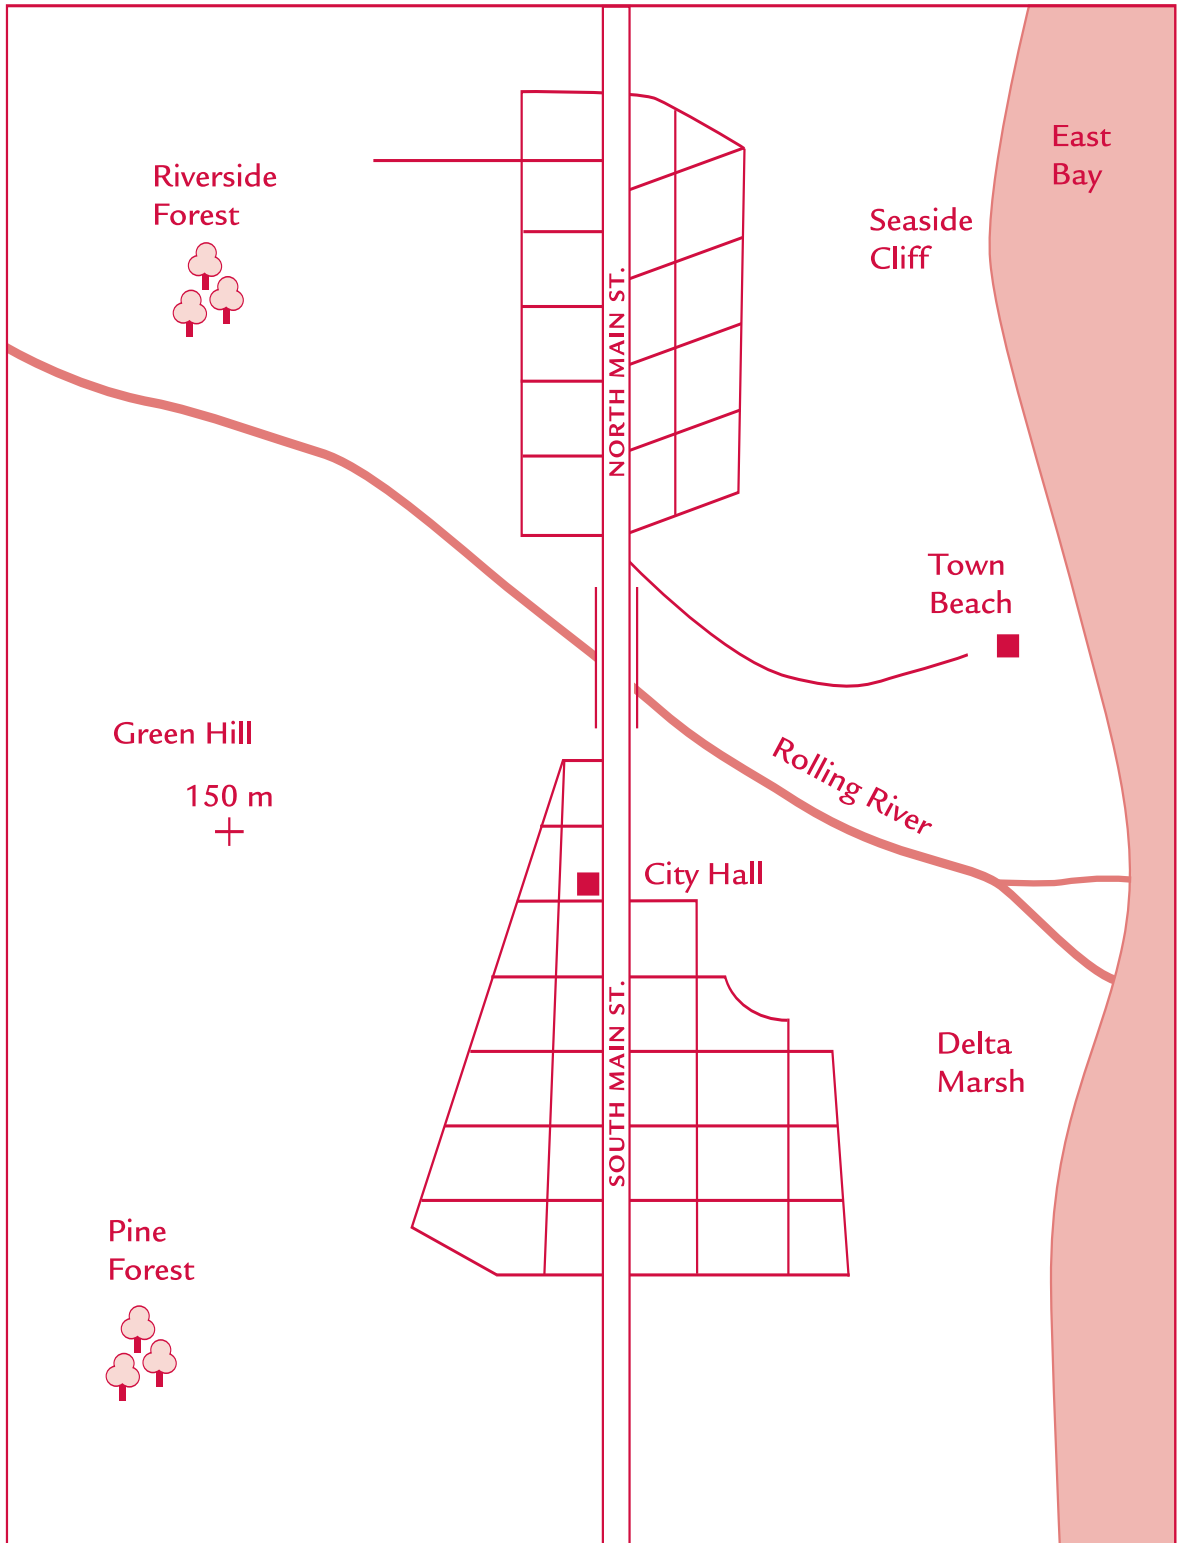

Street Map of Boomtown 100 Years Ago

KEY	Scale	↑ N ↓
	0 ——— 200 Meters	

Street Map of Boomtown 20 Years Ago

KEY	Scale	↑ N ↓
	0 ——— 200 Meters	

Street Map of Boomtown Today

KEY	<div style="display: flex; align-items: center; justify-content: center;"> <div style="margin-right: 20px;"> <p>Scale</p> <p>0 ——— 200</p> <p>Meters</p> </div> <div style="margin-left: 20px;"> <p>↑</p> <p>N</p> <p>↓</p> </div> </div>
------------	---