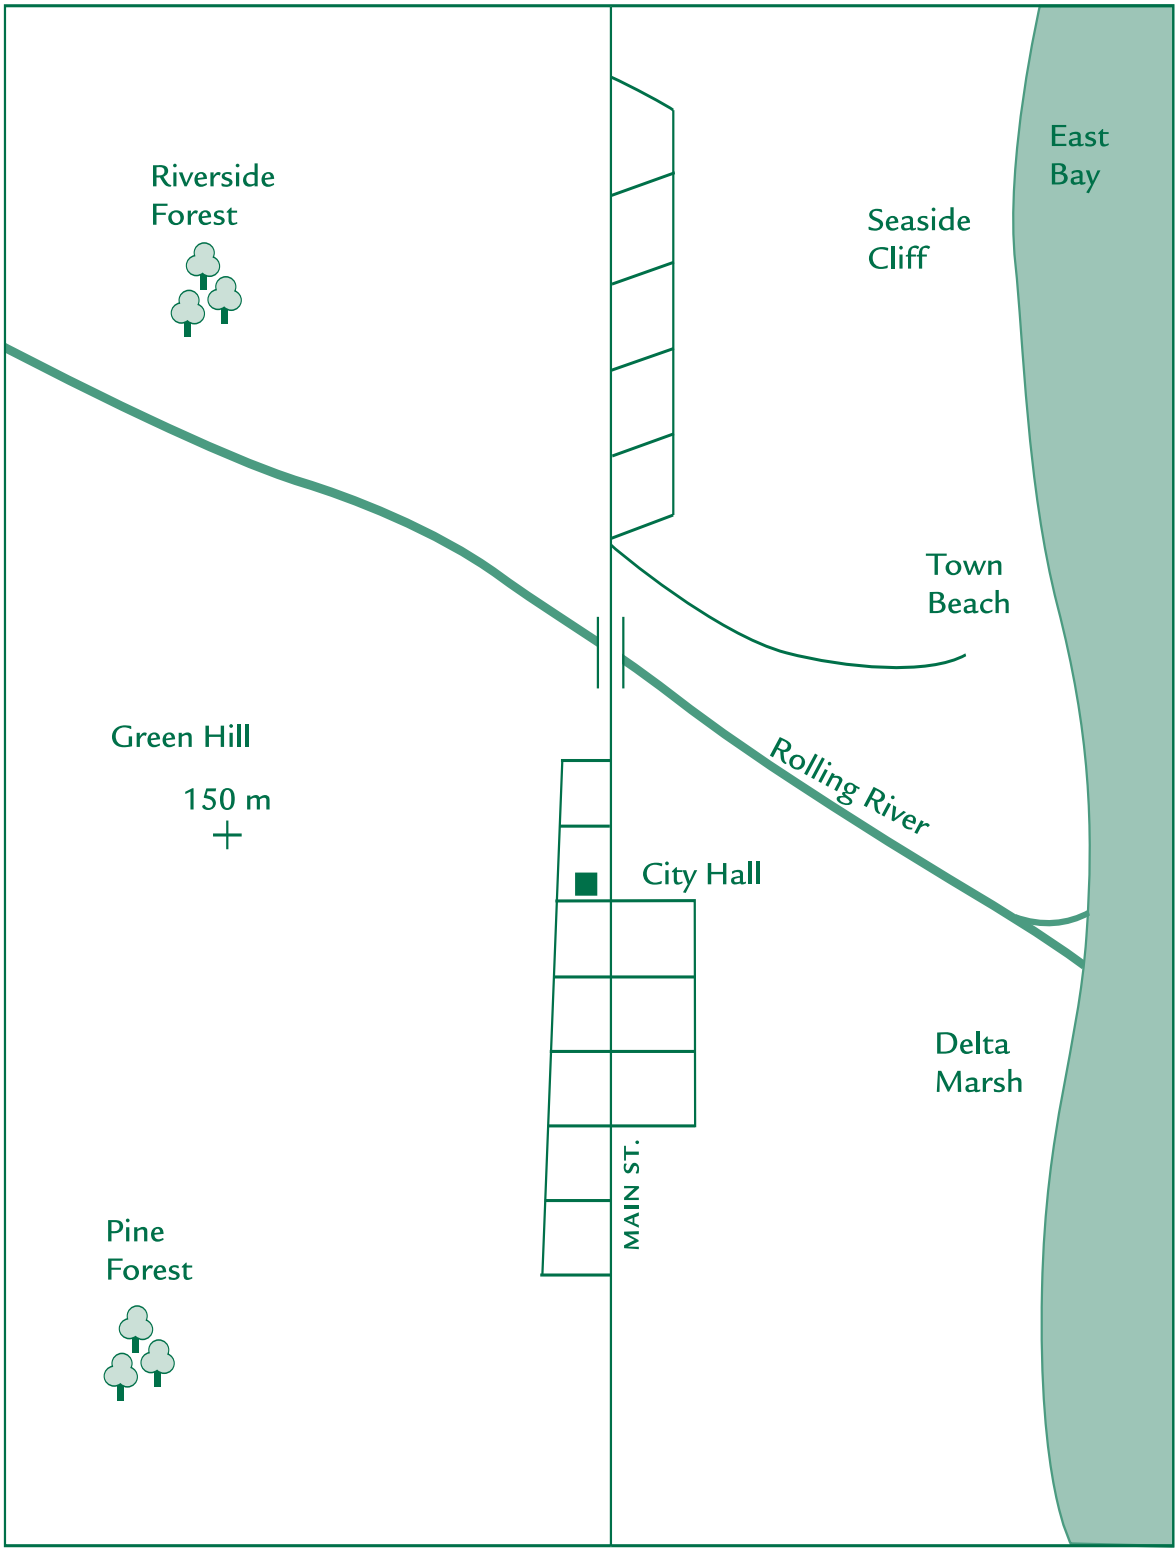

Street Map of Boomtown 100 Years Ago

KEY	Scale	↑ N ↓
	0 ——— 200 Meters	

Street Map of Boomtown 20 Years Ago

KEY	Scale	↑ N ↓
	0 ——— 200 Meters	

Street Map of Boomtown Today

KEY	<div style="display: flex; align-items: center; justify-content: center;"> <div style="margin-right: 20px;"> <p>Scale</p> <p>0 ——— 200</p> <p>Meters</p> </div> <div style="margin-left: 20px;"> <p>↑</p> <p>N</p> <p>↓</p> </div> </div>
------------	---