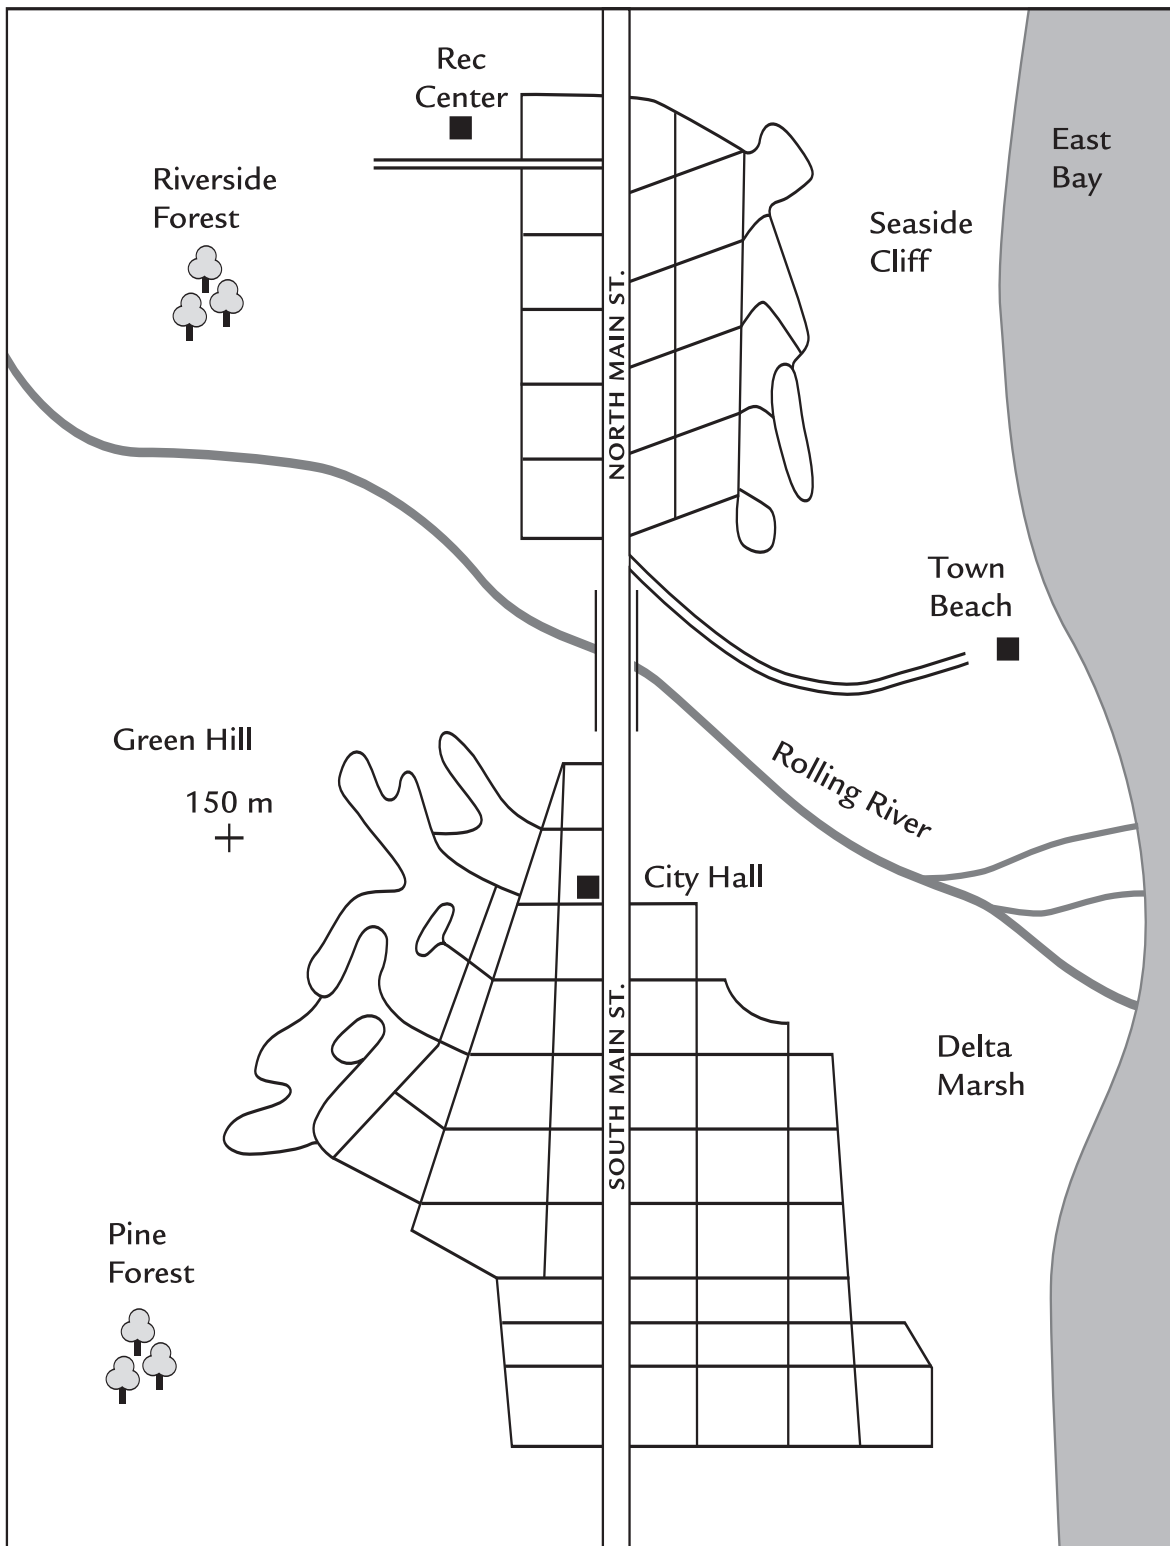

Street Map of Boomtown 100 Years Ago

KEY	Scale	↑ N ↓
	0 ——— 200 Meters	

Street Map of Boomtown 20 Years Ago

KEY	Scale	↑ N ↓
	0 ——— 200 Meters	

Street Map of Boomtown Today

KEY	<div style="display: flex; align-items: center; justify-content: center;"> <div style="margin-right: 20px;"> <p>Scale</p> <p>0 ——— 200</p> <p>Meters</p> </div> <div style="margin-left: 20px;"> <p>↑</p> <p>N</p> <p>↓</p> </div> </div>
------------	---